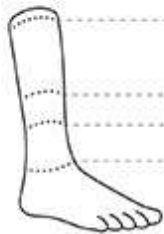

<<< Size Chart >>>

Shoe Size					
Size	US(Men)	US(Women)	UK	EU	JP
S	5-7.5	6-8.5	4-6.5	37-40	23.5
M	8-10	9-11	7-9	41-43	26-28
L	10.5-12.5	11.5-13.5	9.5-11.5	44-46	28.5-30

<<< Sock Height >>>

- ④ Over The Calf / Next to Knee
- ③ Crew / To Mid-Calf
- ② Micro / Over Ankle
- ① No-Show / Below Ankle

<<< Cushion Type >>>

- ⑤ Full Cushion - Cushion throughout the entire sock
- ④ Enhanced Medium Cushion - Cushion underfoot and on all leg area
- ③ Enhanced Medium Cushion - Cushion underfoot and on part of leg area
- ② Medium Cushion - Cushion underfoot and on toe and heel areas
- ① Light Cushion - Thin cushion underfoot and on toe and heel areas